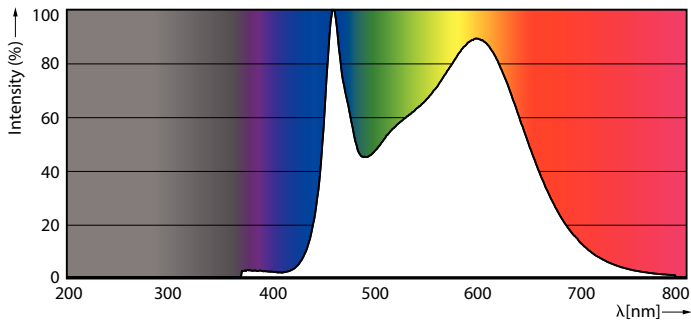

Corepro Glass High Lumen bulbs

Photometric data

LEDbulb 13W A67 E27 840 CL