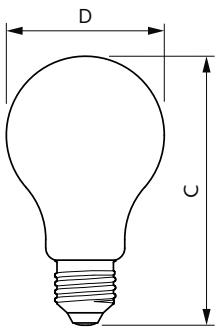

Corepro Glass High Lumen bulbs

Mechanical and housing

Bulb Finish	Clear
Bulb Shape	A67 [A 67mm]

Approval and application

Energy Efficiency Class	D
Energy Consumption kWh/1000 h	13 kWh
EPREL Registration Number	374897

Dimensional drawing

CorePro LEDBulbND 120W E27 A67 840 CL G

Product	D	C
CorePro LEDBulbND 120W E27 A67 840 CL G	70 mm	121 mm

Photometric data

LEDbulb 13W A67 E27 840 CL

LEDbulb A67 E27 2000lm CL

Corepro Glass High Lumen bulbs