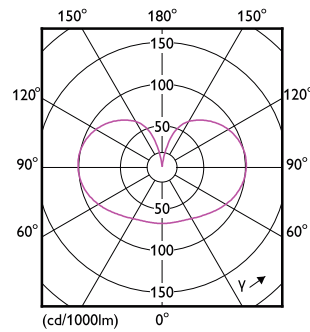

Product data

General information	
Cap-Base	E27 [E27]
CE mark	Yes
EU RoHS compliant	Yes
Nominal Lifetime (Nom)	15000 h
Switching Cycle	20000
Flux measurement reference	Sphere
Tier	CorePro
Light technical	
Color Code	840 [CCT of 4000K]
Luminous Flux (Nom)	2000 lm
Color Designation	Cool White (CW)
Correlated Color Temperature (Nom)	4000 K
Luminous Efficacy (rated) (Nom)	153.00 lm/W
Color Consistency	<6
Color Rendering Index (Nom)	80

Corepro Glass High Lumen bulbs

Mechanical and housing

Bulb Finish	Clear
Bulb Shape	A67 [A 67mm]

Approval and application

Energy Efficiency Class	D
Energy Consumption kWh/1000 h	13 kWh
EPREL Registration Number	374897

Dimensional drawing

CorePro LEDBulbND 120W E27 A67 840 CL G

Product	D	C
CorePro LEDBulbND 120W E27 A67 840 CL G	70 mm	121 mm

Photometric data

LEDbulb 13W A67 E27 840 CL

LEDbulb A67 E27 2000lm CL

Corepro Glass High Lumen bulbs

Photometric data

LEDbulb 13W A67 E27 840 CL

Lifetime

Life Expectancy Diagram

Lumen Maintenance Diagram