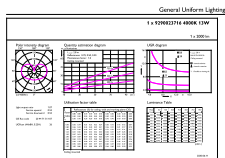

Photometric data

LEDbulb 13W A67 E27 840 CL