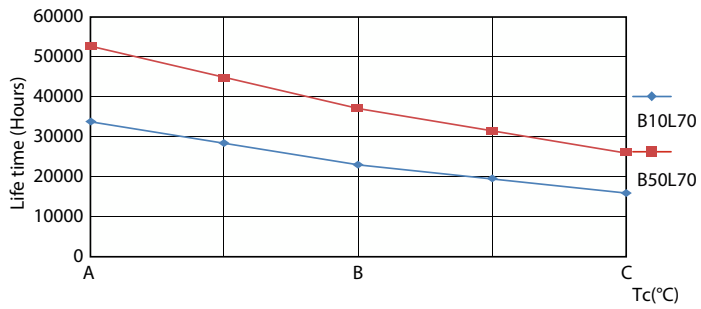

Product data

General Information		Operating and Electrical	
Cap-Base	G5 [G5]	Line Frequency	50 to 60 Hz
Nominal lifetime	50,000 hour(s)	Input Frequency	50 to 60 Hz
Switching Cycle	200,000	Power Consumption	8 W
Lighting Technology	LED	Starting Time (Nom)	0.5 s
		Warm-up time to 60% light	0.5 s
		Power Factor (Fraction)	0.9
		Voltage (Nom)	100-240 V
Light Technical		Temperature	
Color Code	830 [CCT of 3000K]	Ambient temperature range	-20 °C to 45 °C
Beam Angle (Nom)	200 degree(s)	T-Case Maximum (Nom)	60 °C
Luminous Flux	1,000 lumen		
Color Designation	White (WH)	Controls and Dimming	
Correlated Color Temperature (Nom)	3000 K	Dimmable	No
Luminous Efficacy (rated) (Nom)	125.00 lm/W		
Color Consistency	<6	Mechanical and Housing	
Color rendering index (CRI)	80	Bulb Finish	Frosted
LLMF At End Of Nominal Lifetime (Nom)	70 %		

Life Expectancy Diagram

Lumen Maintenance Diagram - MAS LEDtube 600mm HE 8W 830 T5

Lumen Maintenance Diagram - MAS LEDtube 600mm HE 8W 830 T5

MASTER LEDtube Mains T5

Lifetime

Life Expectancy Diagram