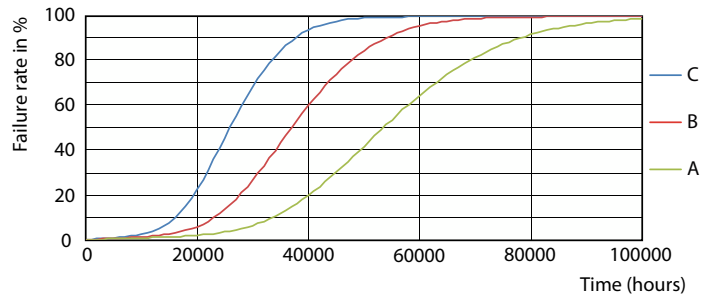

MASTER LEDtube Mains T5

Photometric data

General uniform lighting - MAS LEDtube 600mm HE 8W 830 T5

Lifetime

Life Expectancy Diagram - MAS LEDtube 600mm HE 8W 830 T5