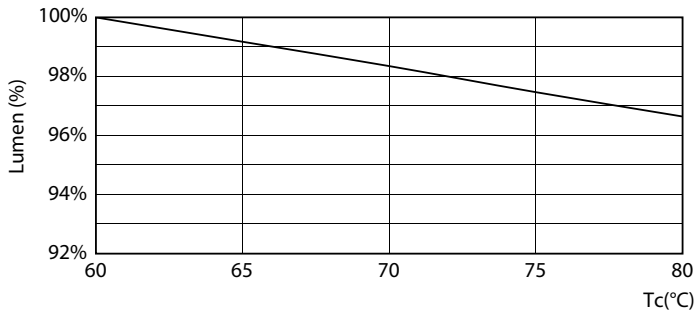

Lumen Maintenance Diagram - MAS LEDtube 600mm HE 8W 830 T5

Lumen Maintenance Diagram - MAS LEDtube 600mm HE 8W 830 T5