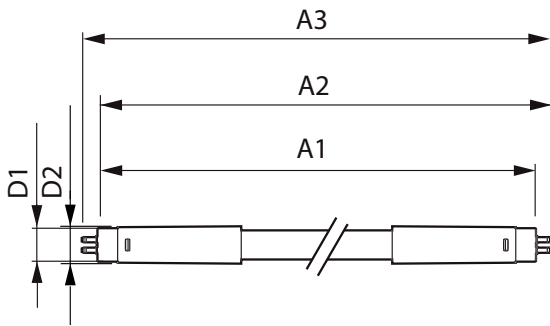

Product data

General Information		Operating and Electrical	
Cap-Base	G5 [G5]	Line Frequency	50 to 60 Hz
Nominal lifetime	50,000 hour(s)	Input Frequency	50 to 60 Hz
Switching Cycle	200,000	Power Consumption	8 W
Lighting Technology	LED	Starting Time (Nom)	0.5 s
		Warm-up time to 60% light	0.5 s
		Power Factor (Fraction)	0.9
		Voltage (Nom)	100-240 V
Light Technical		Temperature	
Color Code	830 [CCT of 3000K]	Ambient temperature range	-20 °C to 45 °C
Beam Angle (Nom)	200 degree(s)	T-Case Maximum (Nom)	60 °C
Luminous Flux	1,000 lumen		
Color Designation	White (WH)	Controls and Dimming	
Correlated Color Temperature (Nom)	3000 K	Dimmable	No
Luminous Efficacy (rated) (Nom)	125.00 lm/W		
Color Consistency	<6	Mechanical and Housing	
Color rendering index (CRI)	80	Bulb Finish	Frosted
LLMF At End Of Nominal Lifetime (Nom)	70 %		

MASTER LEDtube Mains T5

Bulb Material	Glass
Product Length	600 mm
Bulb Shape	Tube, double-ended
Approval and Application	
Energy Saving Product	Yes
Approval Marks	RoHS compliance CE marking KEMA Keur certificate
Energy Consumption kWh/1000 h	8 kWh
EU RoHS compliant	Yes

Product Data	
Full product code	871869978343300
Order product name	MAS LEDtube 600mm HE 8W 830 T5
Order code	929002420608
Numerator - Quantity Per Pack	1
Numerator - Packs per outer box	10
Material number (12NC)	929002420608
Full product name	MAS LEDtube 600mm HE 8W 830 T5
EAN/UPC - Case	8718699783440

Dimensional drawing

Product	D1	D2	A1	A2	A3
MAS LEDtube 600mm HE 8W 830 T5	15.8 mm	19 mm	549 mm	556.1 mm	563.2 mm

Photometric data

Light Distribution Diagram - MAS LEDtube 600mm HE 8W 830 T5

Spectral Power Distribution Colour - MAS LEDtube 600mm HE 8W 830 T5