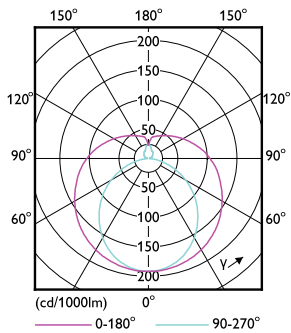

Product data

General Information		Operating and Electrical	
Cap-Base	G5 [G5]	Line Frequency	50 to 60 Hz
Nominal lifetime	50,000 hour(s)	Input Frequency	50 to 60 Hz
Switching Cycle	200,000	Power Consumption	8 W
Lighting Technology	LED	Starting Time (Nom)	0.5 s
		Warm-up time to 60% light	0.5 s
		Power Factor (Fraction)	0.9
		Voltage (Nom)	100-240 V
Light Technical		Temperature	
Color Code	830 [CCT of 3000K]	Ambient temperature range	-20 °C to 45 °C
Beam Angle (Nom)	200 degree(s)	T-Case Maximum (Nom)	60 °C
Luminous Flux	1,000 lumen		
Color Designation	White (WH)	Controls and Dimming	
Correlated Color Temperature (Nom)	3000 K	Dimmable	No
Luminous Efficacy (rated) (Nom)	125.00 lm/W		
Color Consistency	<6	Mechanical and Housing	
Color rendering index (CRI)	80	Bulb Finish	Frosted
LLMF At End Of Nominal Lifetime (Nom)	70 %		

MASTER LEDtube Mains T5

Bulb Material	Glass
Product Length	600 mm
Bulb Shape	Tube, double-ended
Approval and Application	
Energy Saving Product	Yes
Approval Marks	RoHS compliance CE marking KEMA Keur certificate
Energy Consumption kWh/1000 h	8 kWh
EU RoHS compliant	Yes

Dimensional drawing

Product	D1	D2	A1	A2	A3
MAS LEDtube 600mm HE 8W 830 T5	15.8 mm	19 mm	549 mm	556.1 mm	563.2 mm

Photometric data

Light Distribution Diagram - MAS LEDtube 600mm HE 8W 830 T5

Spectral Power Distribution Colour - MAS LEDtube 600mm HE 8W 830 T5