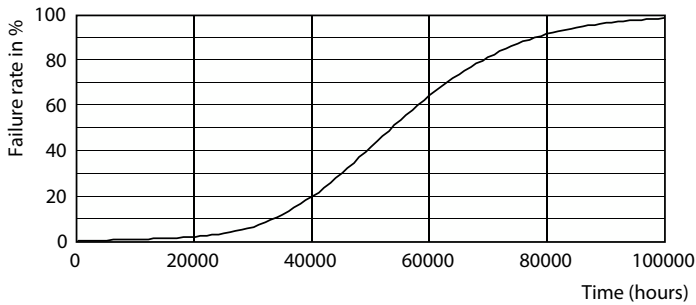

MASTER LEDtube Mains T5

Photometric data

General uniform lighting - MAS LEDtube 600mm HE 8W 830 T5

Lifetime

Life Expectancy Diagram - MAS LEDtube 600mm HE 8W 830 T5