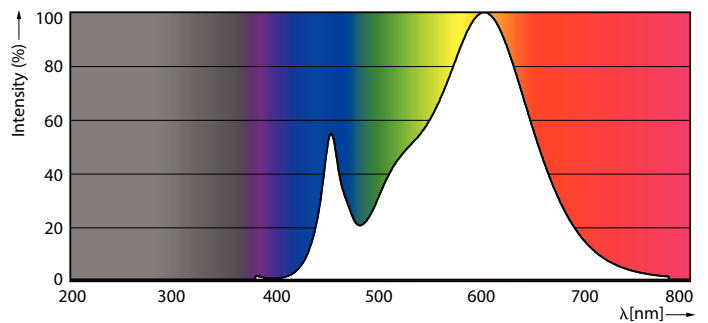

Product data

General Information		Operating and Electrical	
Cap-Base	G5 [G5]	Line Frequency	50 to 60 Hz
Nominal lifetime	50,000 hour(s)	Input Frequency	50 to 60 Hz
Switching Cycle	200,000	Power Consumption	8 W
Lighting Technology	LED	Starting Time (Nom)	0.5 s
		Warm-up time to 60% light	0.5 s
		Power Factor (Fraction)	0.9
		Voltage (Nom)	100-240 V
Light Technical		Temperature	
Color Code	830 [CCT of 3000K]	Ambient temperature range	-20 °C to 45 °C
Beam Angle (Nom)	200 degree(s)	T-Case Maximum (Nom)	60 °C
Luminous Flux	1,000 lumen		
Color Designation	White (WH)	Controls and Dimming	
Correlated Color Temperature (Nom)	3000 K	Dimmable	No
Luminous Efficacy (rated) (Nom)	125.00 lm/W		
Color Consistency	<6	Mechanical and Housing	
Color rendering index (CRI)	80	Bulb Finish	Frosted
LLMF At End Of Nominal Lifetime (Nom)	70 %		

MASTER LEDtube Mains T5

Bulb Material	Glass
Product Length	600 mm
Bulb Shape	Tube, double-ended
Approval and Application	
Energy Saving Product	Yes
Approval Marks	RoHS compliance CE marking KEMA Keur certificate
Energy Consumption kWh/1000 h	8 kWh
EU RoHS compliant	Yes

Dimensional drawing

Product	D1	D2	A1	A2	A3
MAS LEDtube 600mm HE 8W 830 T5	15.8 mm	19 mm	549 mm	556.1 mm	563.2 mm

Photometric data

Light Distribution Diagram - MAS LEDtube 600mm HE 8W 830 T5

Spectral Power Distribution Colour - MAS LEDtube 600mm HE 8W 830 T5