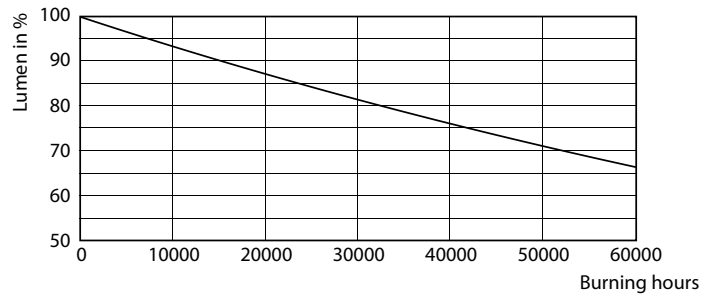

Life Expectancy Diagram

Lumen Maintenance Diagram - MAS LEDtube 600mm HE 8W 830 T5